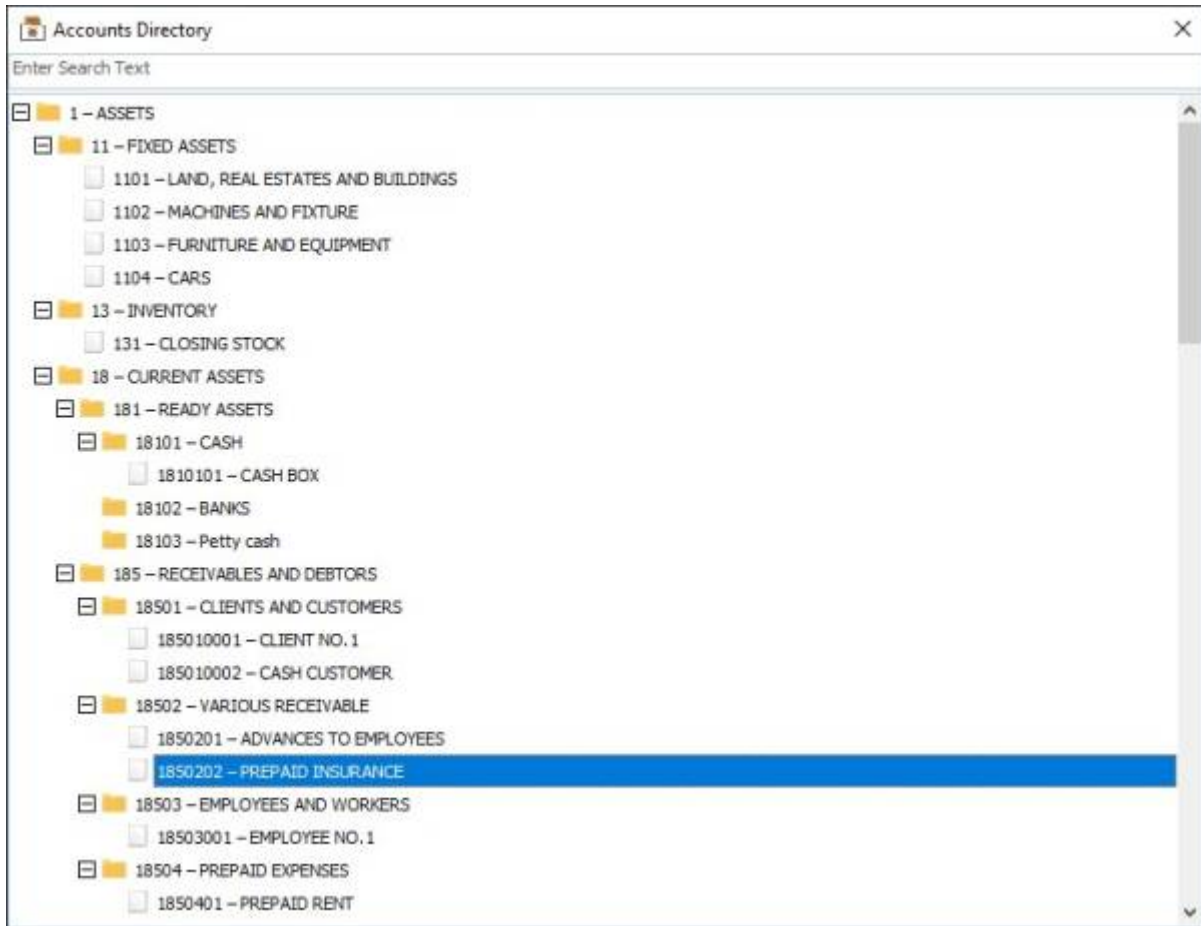

Accounts Directory

A guide to show the tree of accounts in the program

From: [/https://wiki.cserps.com](https://wiki.cserps.com) - ويكي الحلول المبتكرة - CS ERP Wiki

Permanent link:
<https://wiki.cserps.com/en/help/acctree>